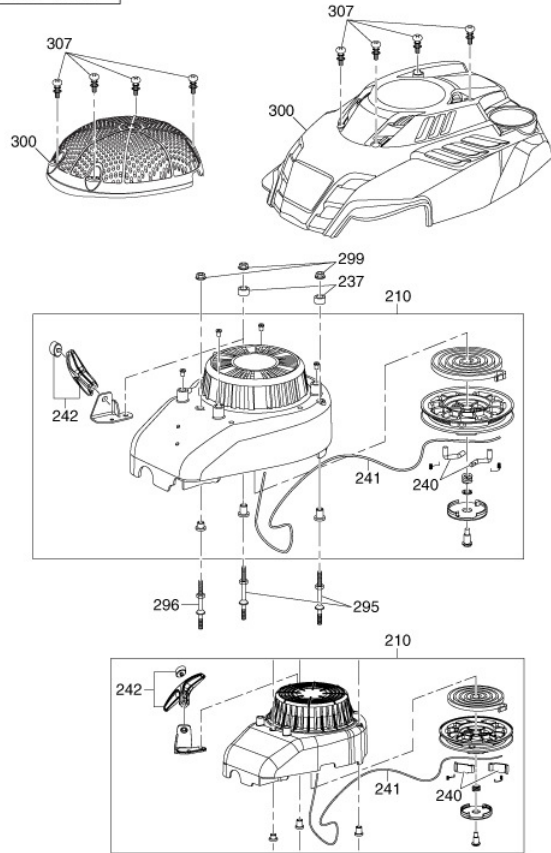

※RED: While supplies last ※YELLOW: Make-to-order Updated:2016/02/26

PDF English

EA190 SPEC.No

## 5 COOLING STARTING

EA190V75020

FIG. 500

EA190V

21F050003W00

REF.	PART NUMBER	PART NAME	CODE NO.	QTY	REMARKS
210	28200Z02051000	RECOIL STARTER	INT.	-	1
240	28239Z24011000	PAWL		-	2
241	28221Z03011000	RECOIL ROPE (2.1M)		-	1
242	28210Z02011000	RECOIL KNOB		-	1
295	28001Z02012000	STUD		-	2
296	28001Z02022000	STUD		-	1
299	90305060031	NUT		-	3
300	80001Z020410Q2	ENGINE SHROUD MOWER	INT.	-	1
307	90254052051	SCREW ASSY M5X20		-	4